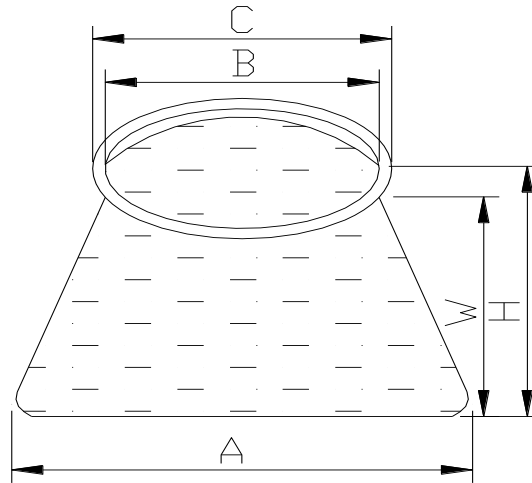

Easy Set Pools

Poolgröße (in cm) Pool size (in in.)	A		H		C	B	E			
	Boden / Bottom		Gesamthöhe / Overall Height					Außendurchmesser / Outer Diameter	Innendurchmesser / Inner Diameter	Empfohlene Wassertiefe / Recommended Water Depth
	ft	cm	in.	cm						
6'X20" (183 x 51 cm)	6	183	20	51	5'5" (165 cm)	4'9" (145 cm)	16" (41 cm)			
8'X30" (244 x 76 cm)	8	244	30	76	7'7" (231 cm)	6'5" (196 cm)	23" (58 cm)			
10'X30" (305 x 76 cm)	10	305	30	76	9'6" (290 cm)	8'2" (249 cm)	23" (58 cm)			
12'X30" (366 x 76 cm)	12	366	30	76	11'6" (351 cm)	10'2" (310 cm)	23" (58 cm)			
12'X33" (366 x 84 cm)	12	366	33	84	11'6" (351 cm)	10'2" (310 cm)	26" (66 cm)			
12'X36" (366 x 91 cm)	12	366	36	91	11'3" (343 cm)	10'1" (307 cm)	29" (74 cm)			
13'x33" (396 x 84 cm)	13	396	33	84	12'2" (371 cm)	10'10" (330 cm)	26" (66 cm)			
15'X33" (457 x 84 cm)	15	457	33	84	14'3" (434 cm)	13'1" (399 cm)	26" (66 cm)			
15'X42" (457 x 107 cm)	15	457	42	107	13'9" (419 cm)	12'5" (378 cm)	36" (91 cm)			
15'X48" (457 x 122 cm)	15	457	48	122	13'6" (411 cm)	12'2" (371 cm)	41" (104 cm)			
18'X48" (549 x 122 cm)	18	549	48	122	16'2" (493 cm)	15' (457 cm)	41" (104 cm)			
18'X52" (549 x 132 cm)	18	549	52	132	16'1" (490 cm)	14'7" (445 cm)	45" (114 cm)			